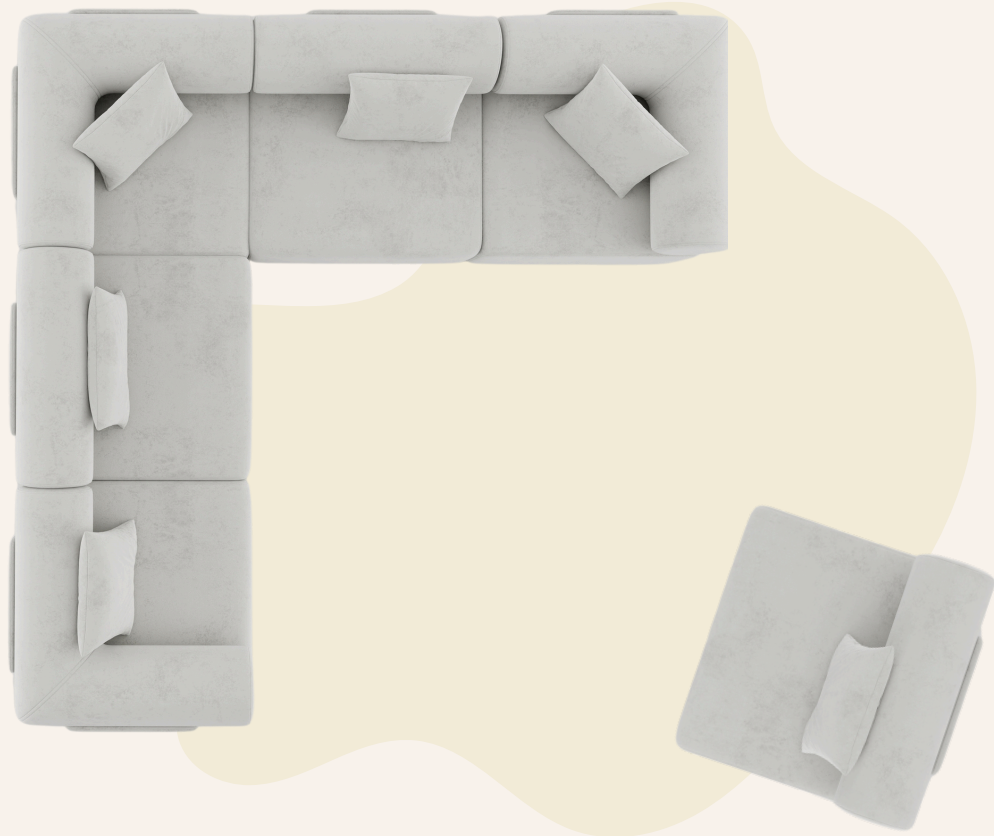

Onda

Stylish, and Seriously Comfy

Meet the Onda Collection, a compressed sofa designed for those who love firm seating, effortless style, and ultimate convenience. With its timeless design, Onda blends sleek square edges with soft, rounded arms, striking the perfect balance between modern and cozy. Whether you're lounging, hosting, or simply enjoying a moment of relaxation, this versatile and space-savvy piece fits right in—bringing sophistication without the bulk.

Onda

Apartment Sofa **CAD\$1599 USD\$1299**

Sofa Grande **CAD\$1999 USD \$1599**

Sectional **CAD\$2799 USD \$2299**

Arm Chair **CAD\$799 USD \$699**

Collection available in:

Flow - Snow Flake | Flow - Dark Grey

Chenille 100% Polyester

As Shown Suggested Upholstery; Upholstery Alternatives could apply base on order quantity.

Onda Armchair in Flow Snow Flake fabric